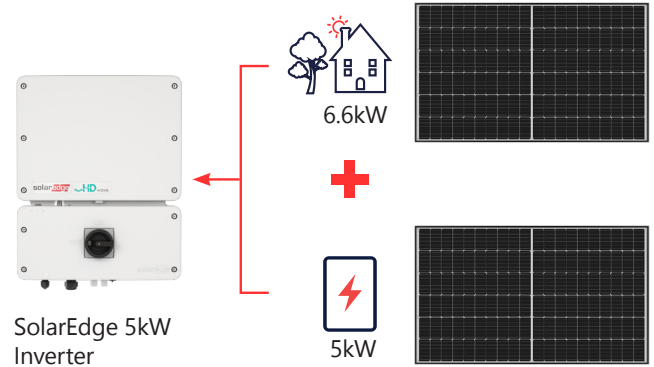

The SolarEdge Energy Hub inverter is designed for seamless integration with the SolarEdge Energy Bank battery and can connect to extra solar panels for maximised charging performance. Because all SolarEdge products are designed to work together, you get streamlined service and support from one manufacturer.

/ SolarEdge Energy Bank Battery

- / Industry-leading system efficiency \approx 93%
- / Indoor or outdoor installation
- / 10kWh energy capacity
- / 5kW continuous power
- / 10-year warranty

Maximise solar savings with the Energy Bank battery

Add the Backup Interface to power through a blackout

/ Add Extra PV with DC Coupled Storage

- / More panels to power the home
- / Plus, more panels to charge the Energy Bank batteries
- / Quicker recharge